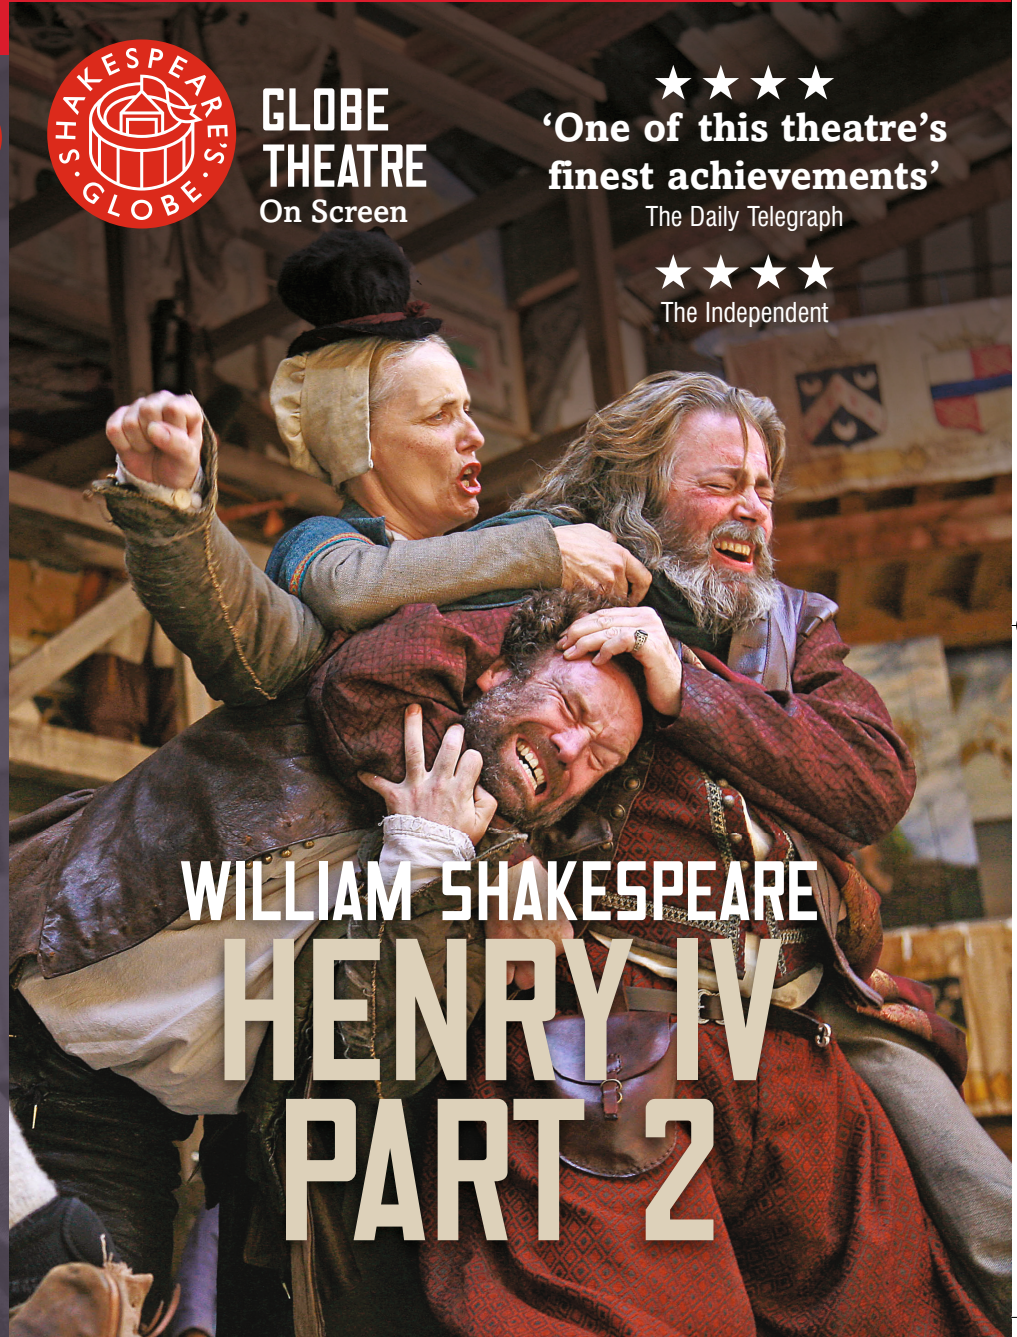

DIRECTOR Dominic Dromgoole
DESIGNER Jonathan Fensom
COMPOSER / MUSICAL DIRECTOR Claire van Kampen
CHOREOGRAPHER Siân Williams
FIGHT DIRECTOR Philip D'Orléans

DIRECTED FOR THE SCREEN BY Robin Lough
DVD PRODUCER James Whitbourn
A Shakespeare's Globe production
© Shakespeare Globe Trust 2012
DVD © Opus Arte 2012
shakespearesglobe.com
opusarte.com

SIR JOHN FALSTAFF Roger Allam
PRINCE HAL Jamie Parker
KING HENRY IV Oliver Cotton
MISTRESS QUICKLY / LADY NORTHUMBERLAND Barbara Marten
SHALLOW William Gaunt
BARDOLPH / ARCHBISHOP OF YORK Paul Rider
WESTMORELAND / PETO / FANG / WART Jason Baughan
POINS / PORTER / FEEBLE Danny Lee Wynter
LORD CHIEF JUSTICE Patrick Brennan
PISTOL Sam Crane
NORTHUMBERLAND / SILENCE Christopher Godwin
JOHN OF LANCASTER / FRANCIS / SHADOW Joseph Timms
LADY PERCY Lorna Stuart
LORD BARDOLPH / DAVY Phil Cheadle
DOLL TEARSHEET Jade Williams
MORTON / SNARE / SIR JOHN COLEVILLE Kevork Malikyan
WARWICK / BULLCALK Sean Kearns
HASTINGS / TRAVERS / DRAWER / GLOUCESTER Daon Broni
MOWBRAY / GOWER / WILL / MOULDY James Lailey
FALSTAFF'S PAGE / CLARENCE Oliver Coopersmith
MUMMERS / CITIZENS / WHORES / SOLDIERS Lucy Conway, Malcolm Morgan, James Sanderson, Wole Sawyer, Alex Shaw, Jessica White

EXTRA FEATURE

CAST GALLERY

SHAKESPEARE · HENRY IV PART 2

GLOBE THEATRE
On Screen

★★★★
'One of this theatre's finest achievements'
The Daily Telegraph

★★★★
The Independent

WILLIAM SHAKESPEARE
HENRY IV PART 2

ALL REGIONS

PLAY

AUDIO FORMATS

16:9 ANAMORPHIC (FOR DVD)

RUNNING TIME APPROX 177 MINUTES

OA 1077 D

dts Digital Surround

OA 1077 D