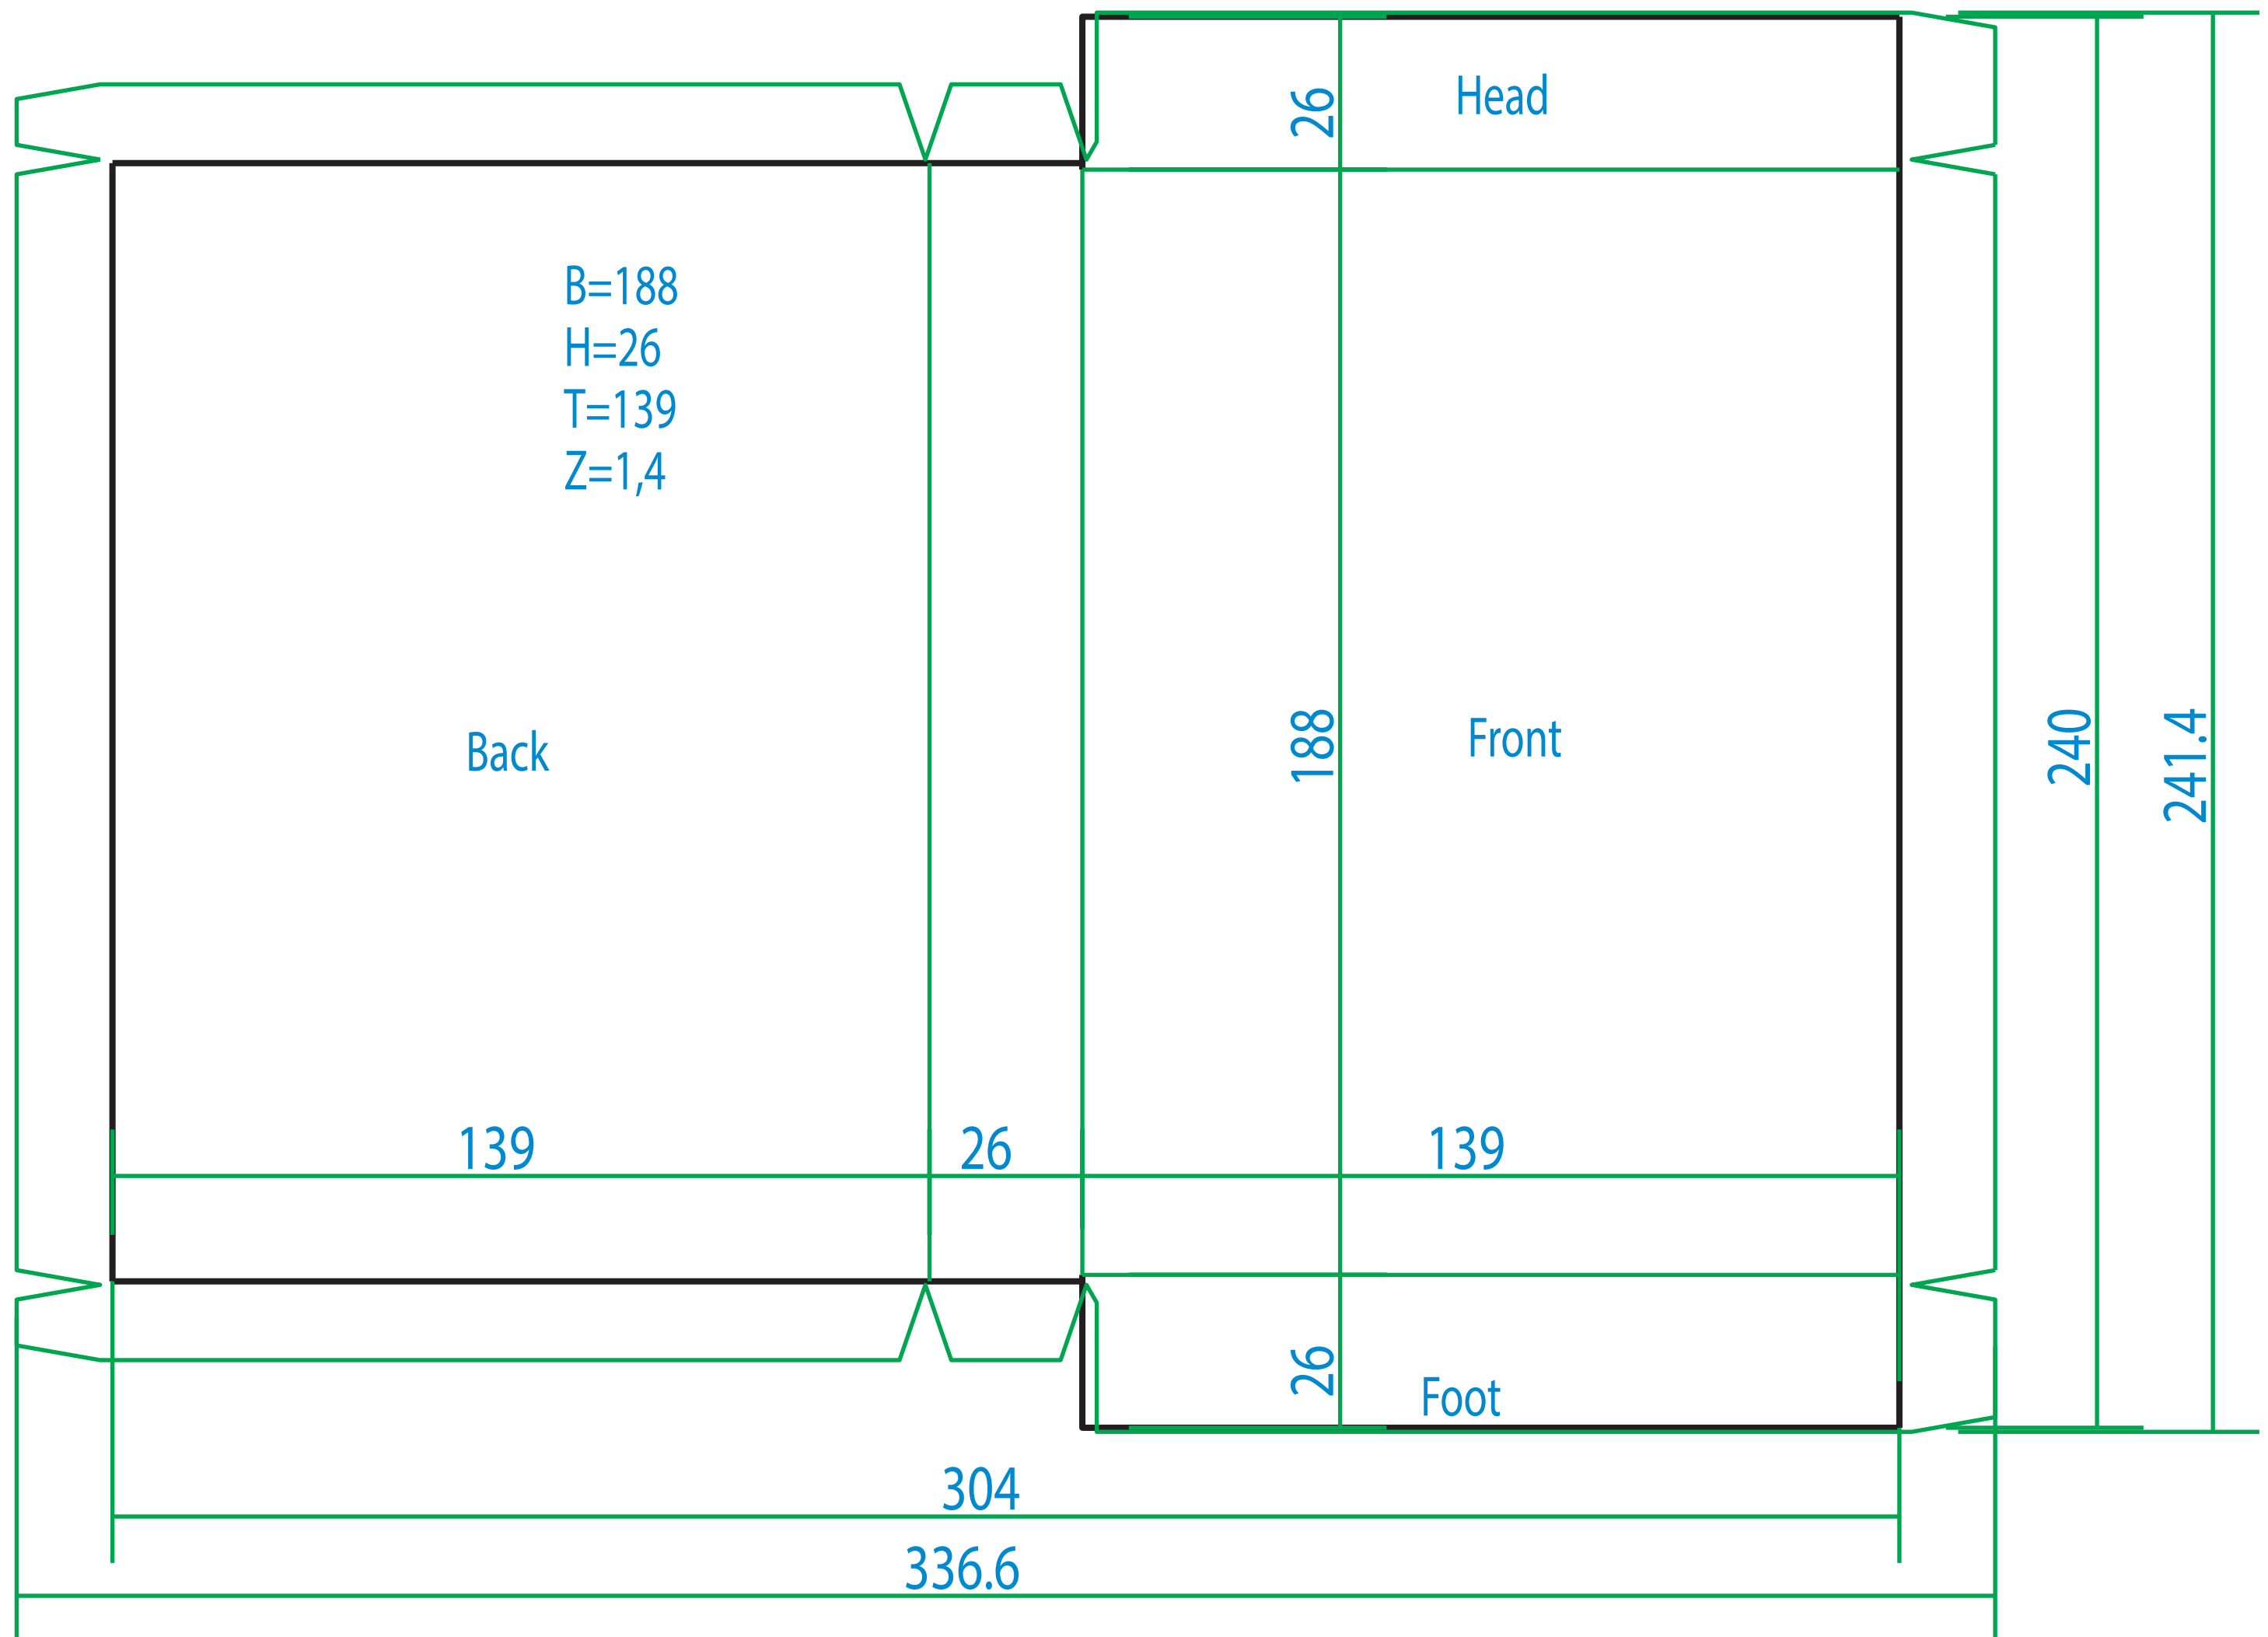

USC 2488 ASG POLAND_NAMCO