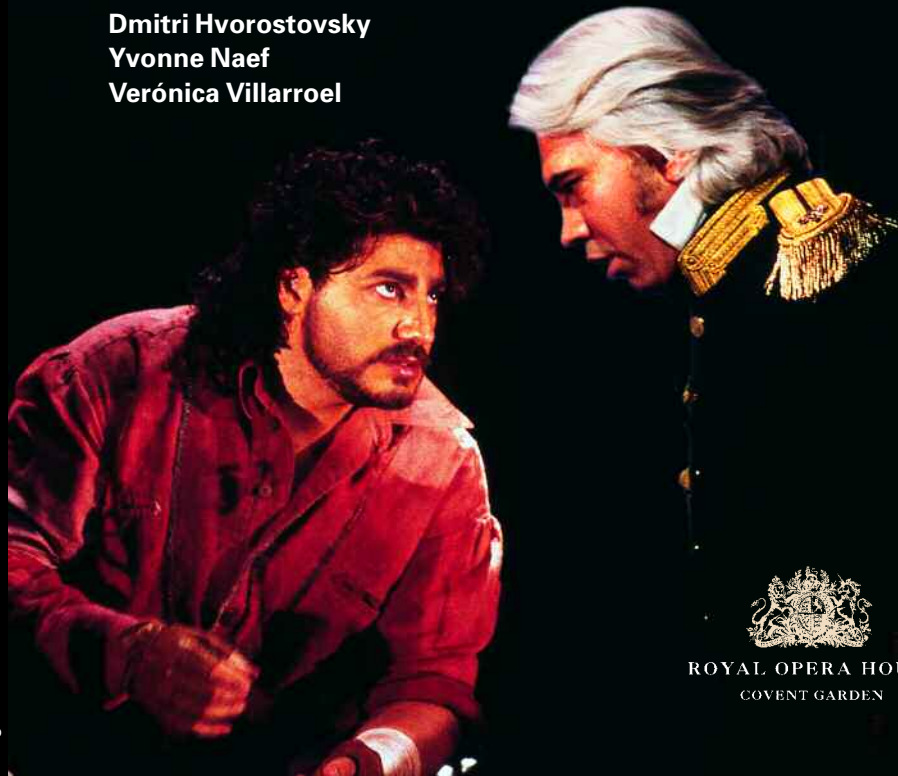

Il trovatore

José Cura
Dmitri Hvorostovsky
Yvonne Naef
Verónica Villarroel

ROYAL OPERA HOUSE
COVENT GARDEN

OA BD7006 D